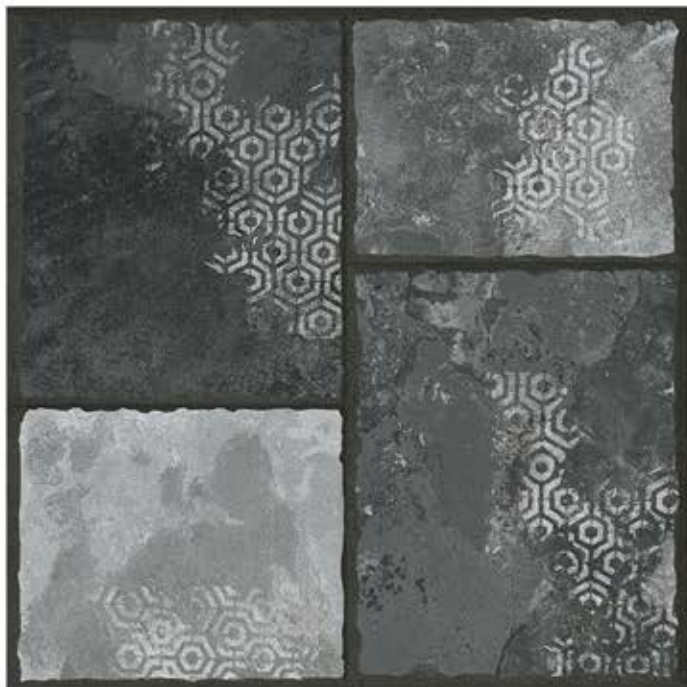

PUNCH COLLECTION

HEAVY DUTY
PARKING TILES ■

DELFINA
CERAMIC

CITRINE 003

600X 600MM | 12MM THICKNESS

PUNCH COLLECTION

HEAVY DUTY
PARKING TILES ■

DELFINA
CERAMIC