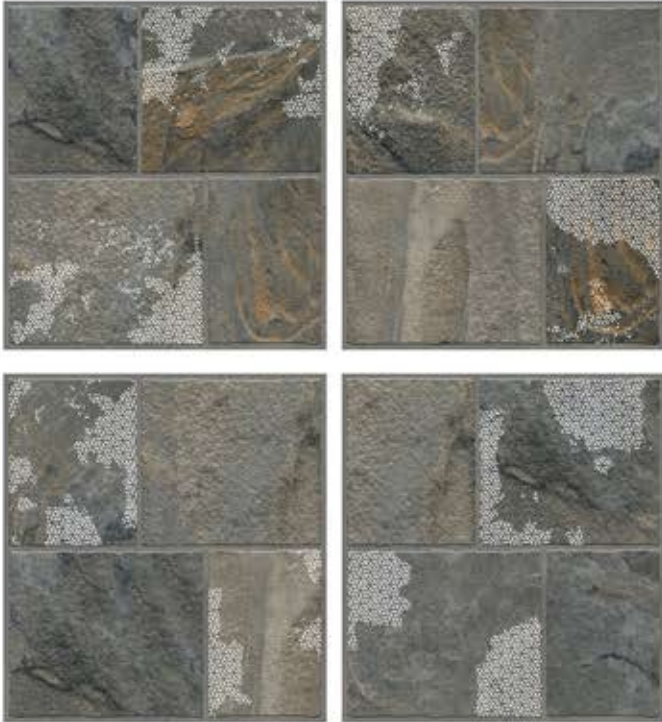

DELFINA
CERAMIC

**HEAVY DUTY
PARKING TILES** ■