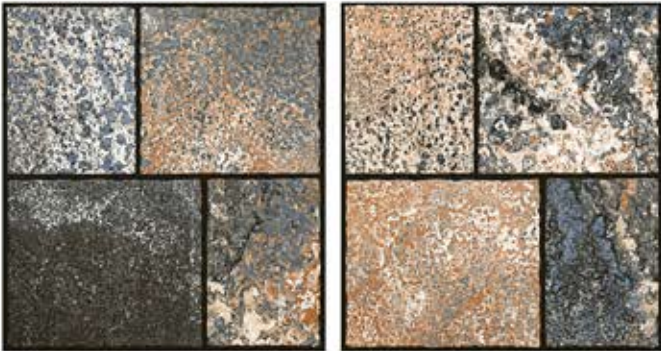

DELFINA
CERAMIC

HEAVY DUTY
PARKING TILES ■