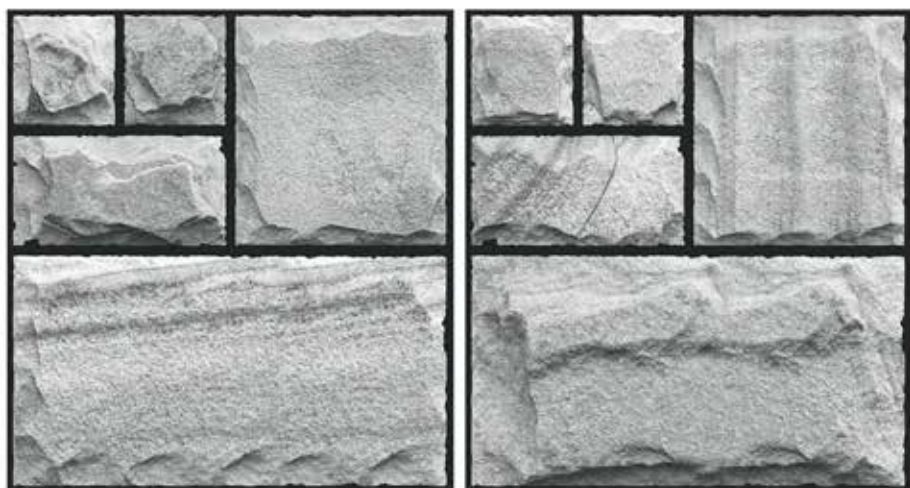

HEAVY DUTY
PARKING TILES

DELFINA
CERAMIC

OPAL
009

600X
600MM | 12MM
THICKNESS

PUNCH COLLECTION

HEAVY DUTY
PARKING TILES

DELFINA
CERAMIC

OPAL
010