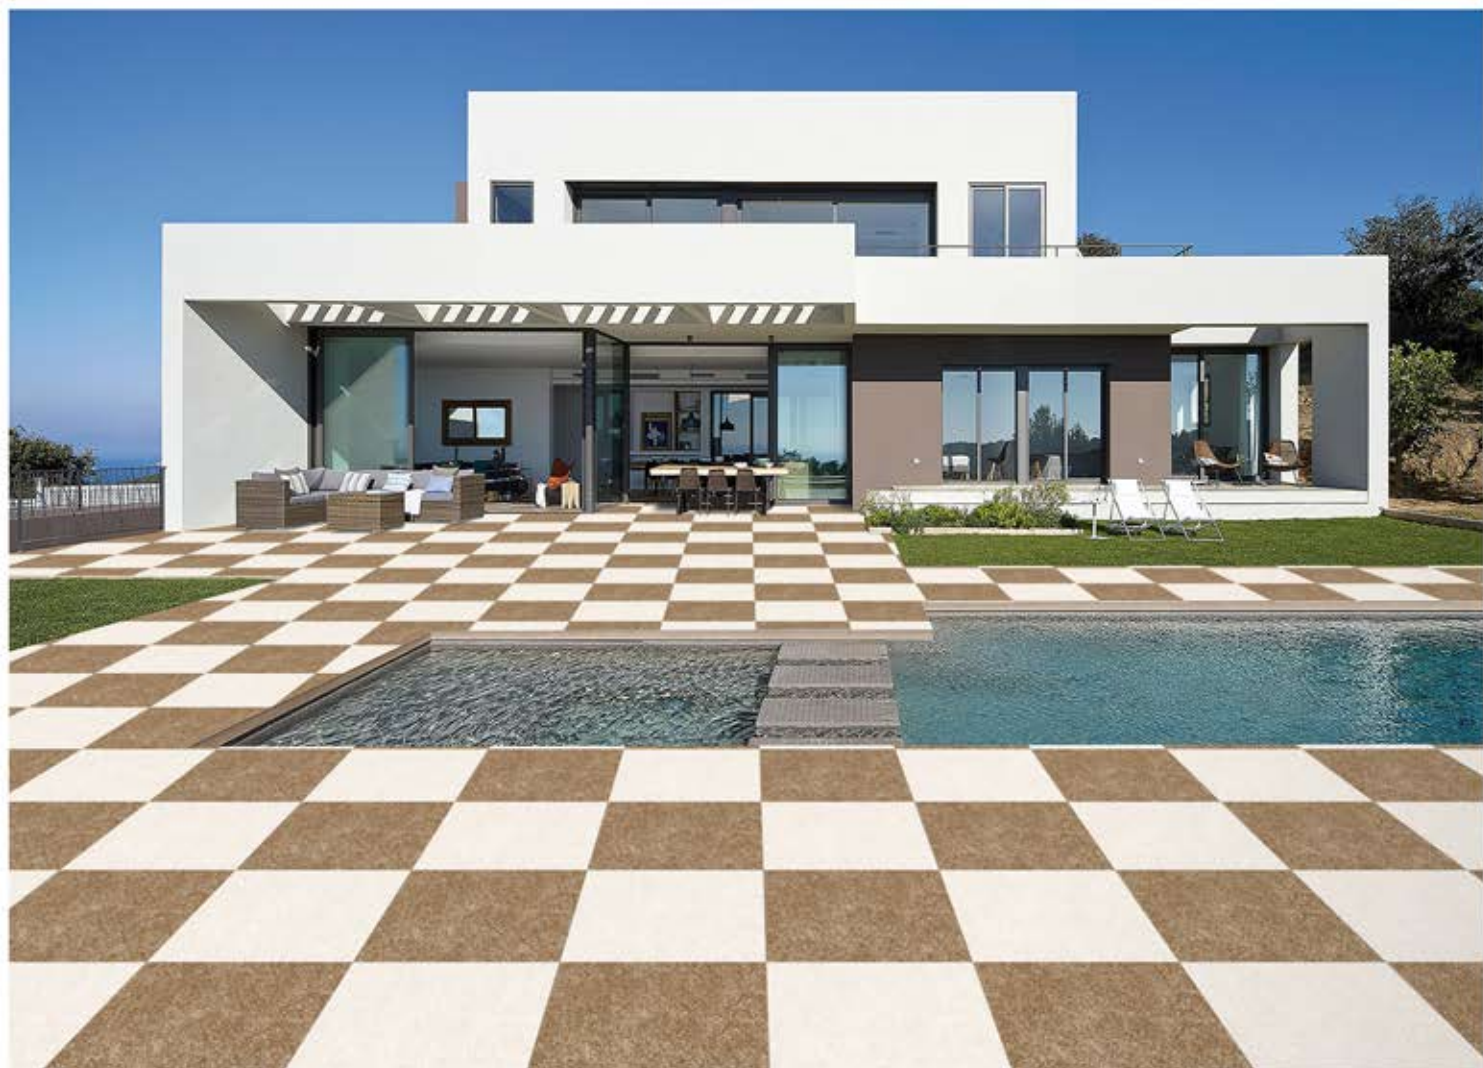

HEAVY DUTY
PARKING TILES ■

DELFINA
CERAMIC

LT

DK

TOPAZ
005

600X 600MM | 12MM THICKNESS

PUNCH COLLECTION

HEAVY DUTY
PARKING TILES ■