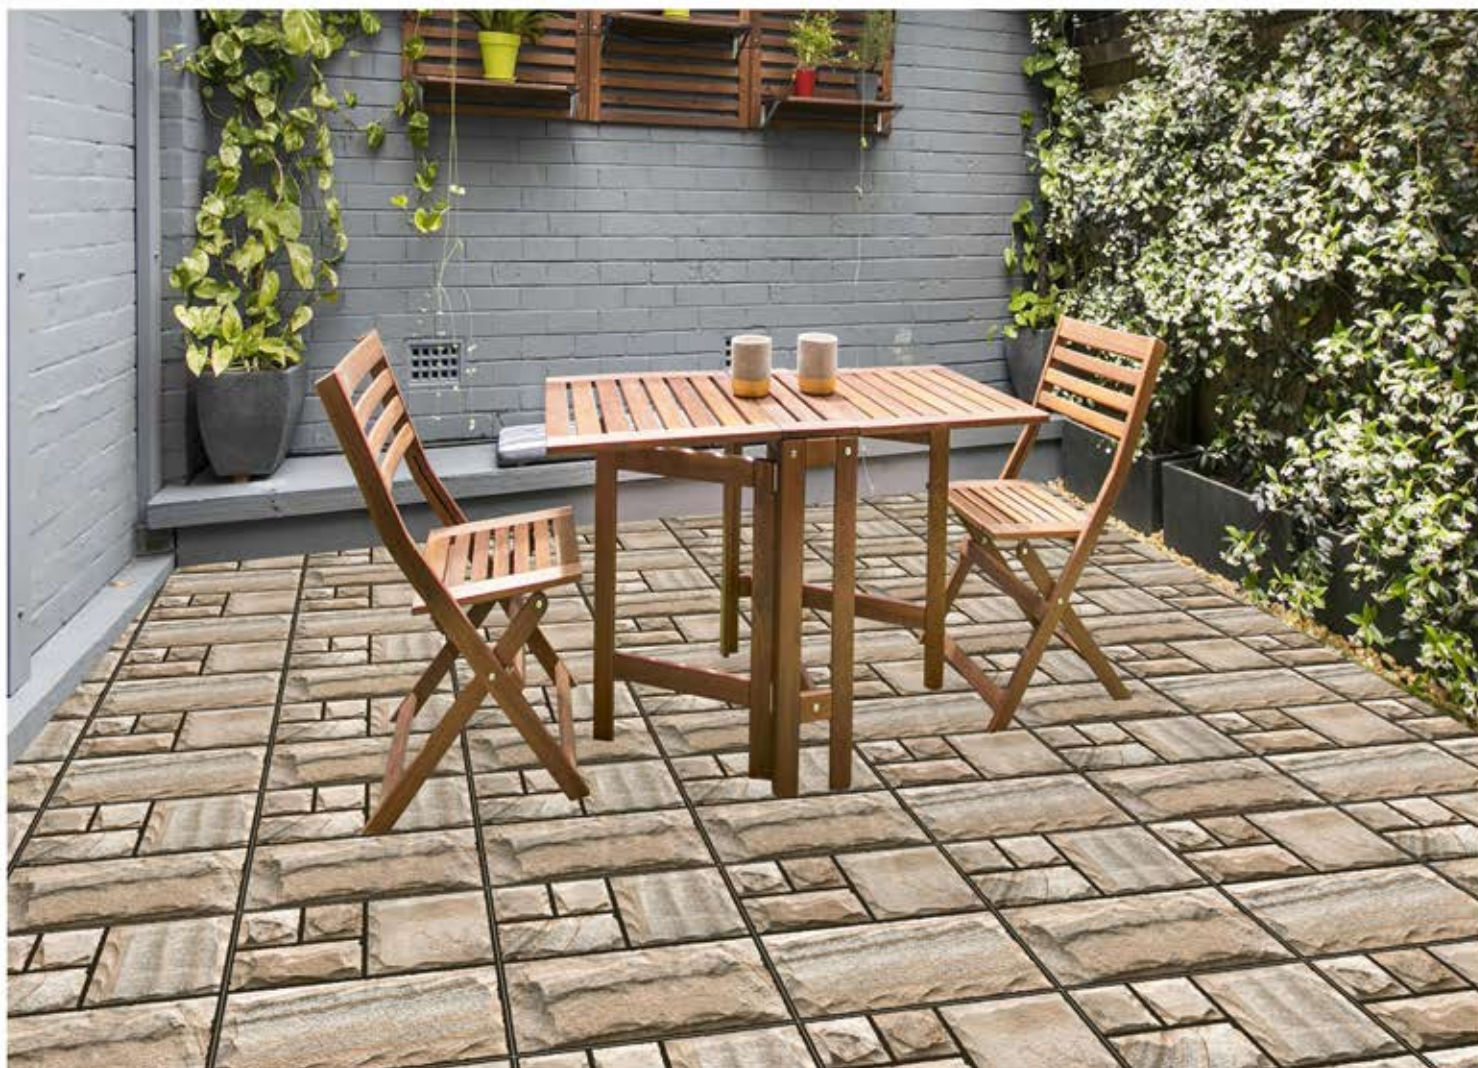

HEAVY DUTY
PARKING TILES

DELFINA
CERAMIC

OPAL
009

600X
600MM | 12MM
THICKNESS

PUNCH COLLECTION

HEAVY DUTY
PARKING TILES

DELFINA
CERAMIC

OPAL
010