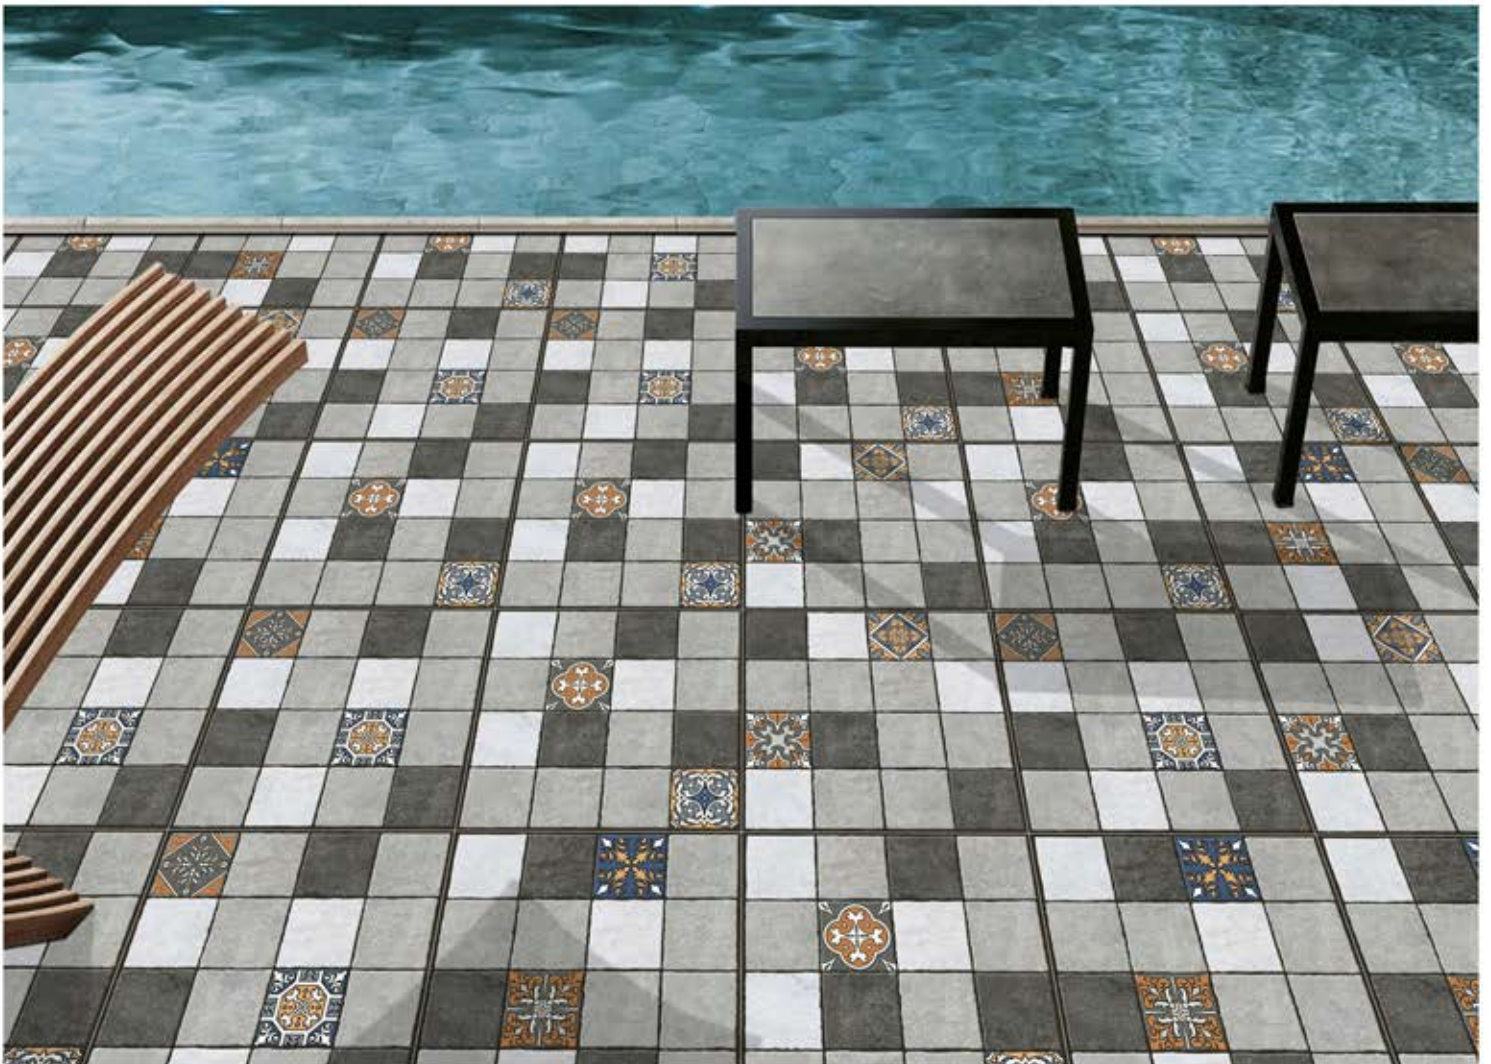

DELFINA
CERAMIC

GARNET 011

600X
600MM | 12MM
THICKNESS

PUNCH COLLECTION

DELFINA
CERAMIC

**HEAVY DUTY
PARKING TILES** ■

GARNET 012

**600X
600MM** | **12MM
THICKNESS**