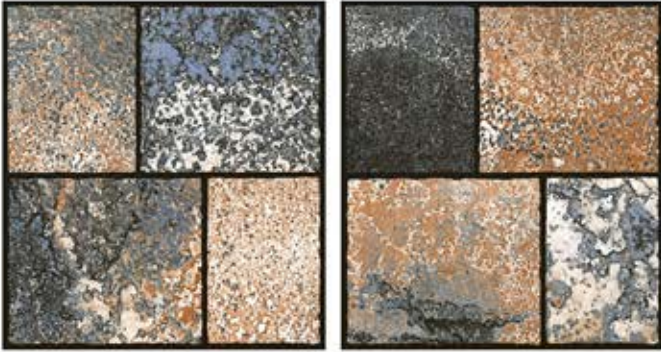

DELFINA
CERAMIC

HEAVY DUTY
PARKING TILES ■