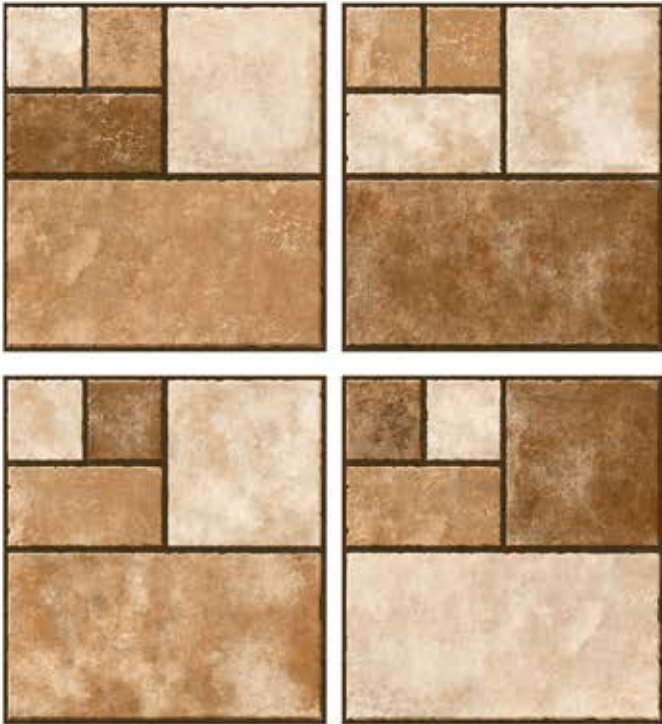

DELFINA
CERAMIC

HEAVY DUTY
PARKING TILES ■

OPAL
001

600X | **12MM**
600MM | **THICKNESS**

PUNCH COLLECTION

DELFINA
CERAMIC

HEAVY DUTY
PARKING TILES ■

OPAL
002