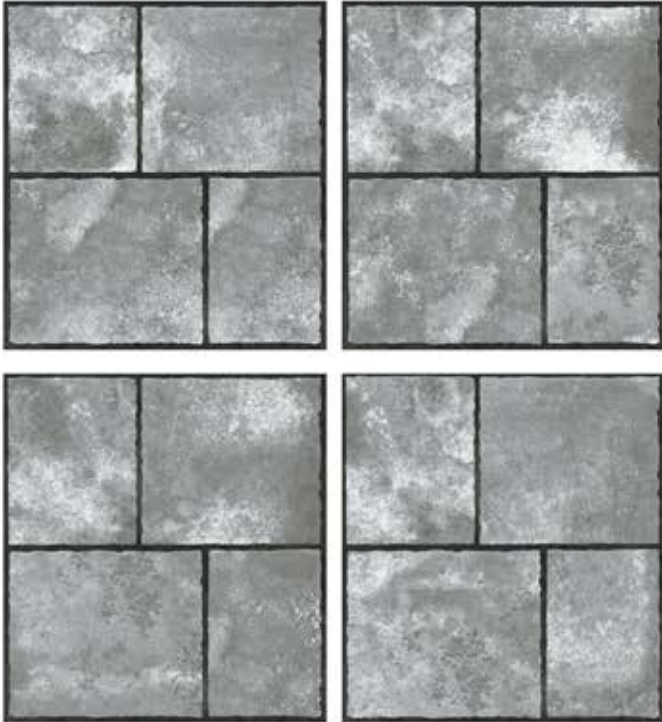

PUNCH COLLECTION

DELFINA
CERAMIC

**HEAVY DUTY
PARKING TILES** ■

CITRINE 011

**600X
600MM** | **12MM
THICKNESS**

PUNCH COLLECTION

DELFINA
CERAMIC

**HEAVY DUTY
PARKING TILES** ■