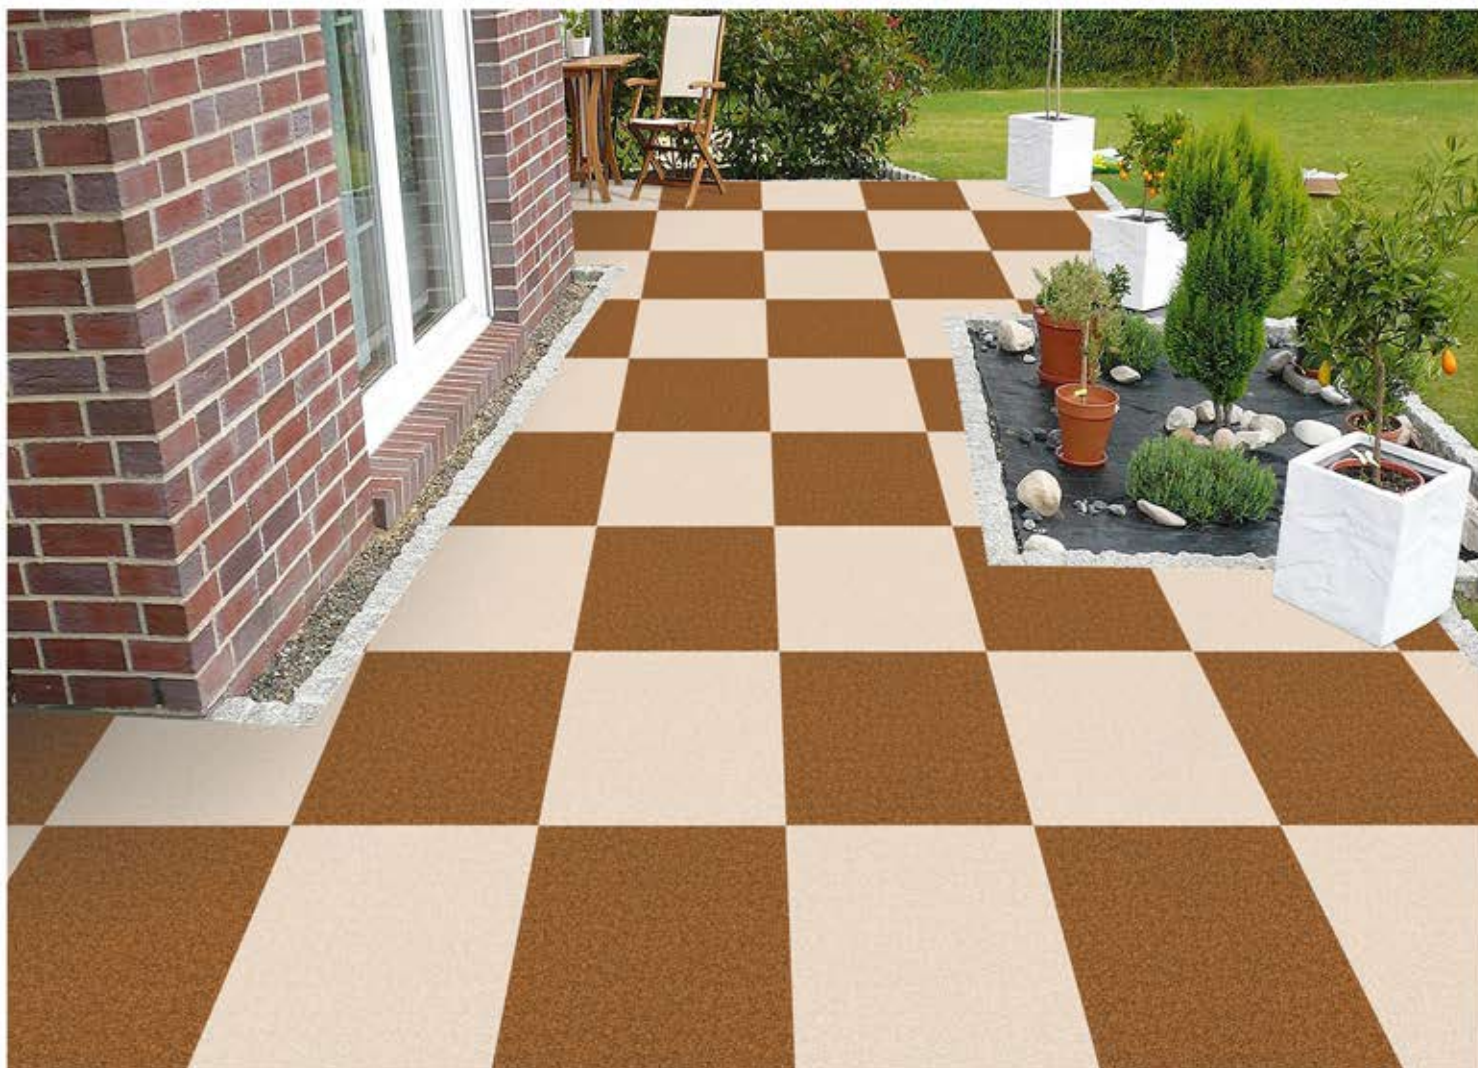

**TOPAZ
002**

600X 600MM | 12MM THICKNESS