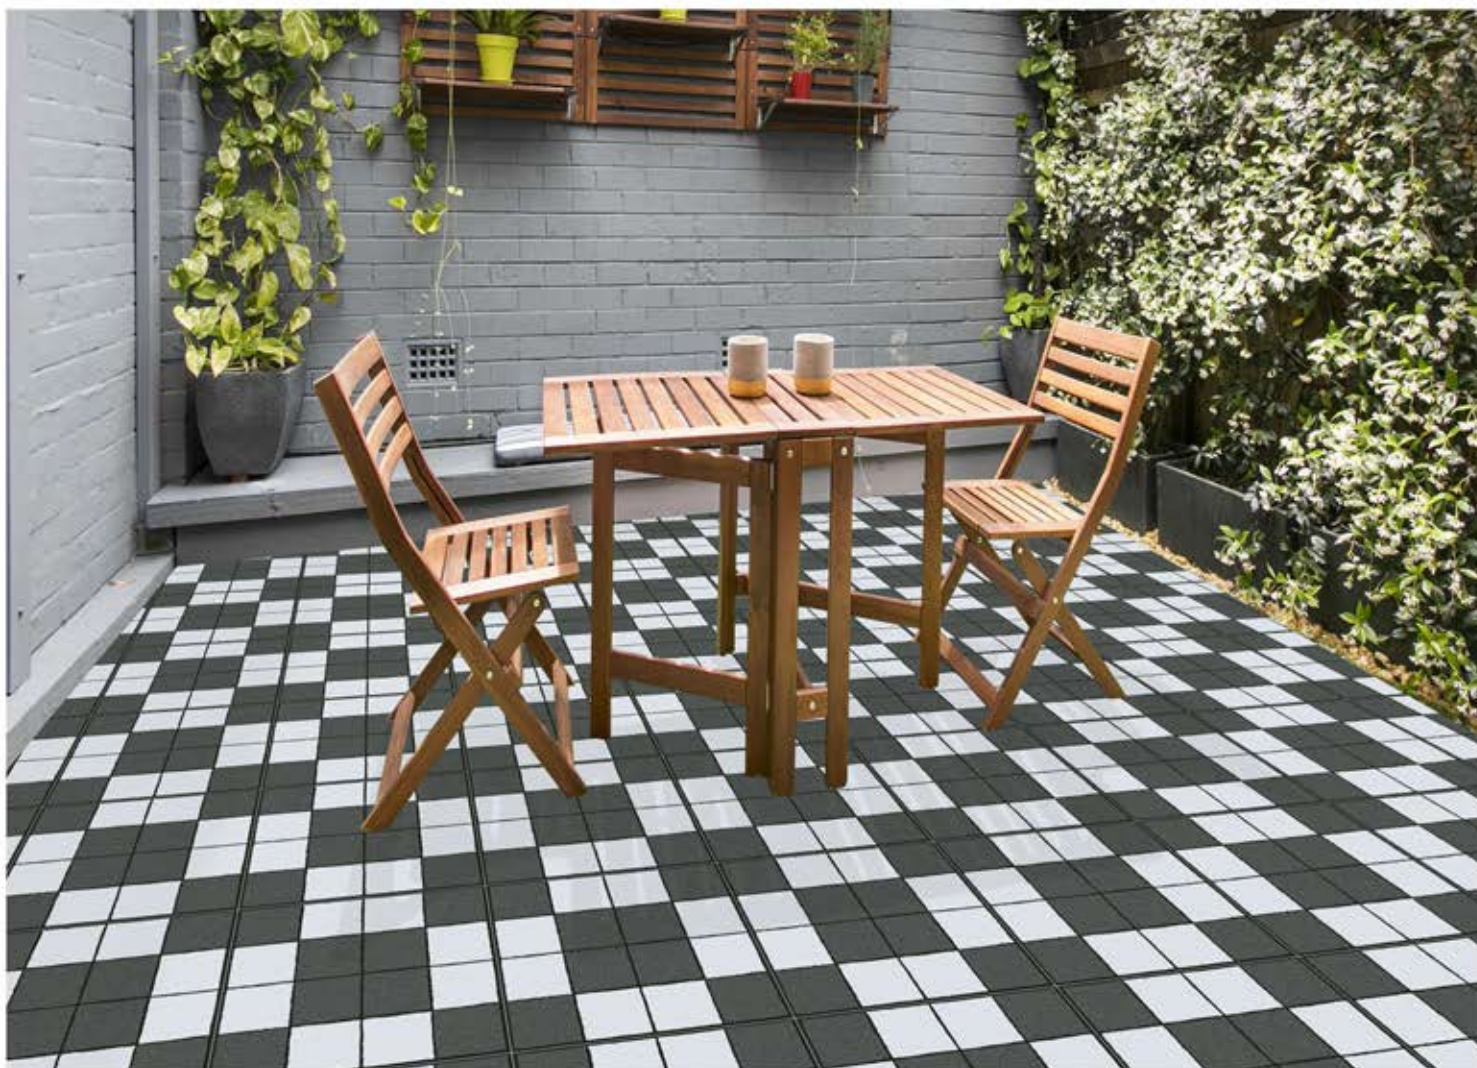

**600X
600MM** | **12MM
THICKNESS**

PUNCH COLLECTION

HEAVY DUTY
PARKING TILES ■

DELFINA
CERAMIC

GARNET 002

600X 600MM | 12MM THICKNESS

PUNCH COLLECTION

HEAVY DUTY
PARKING TILES ■