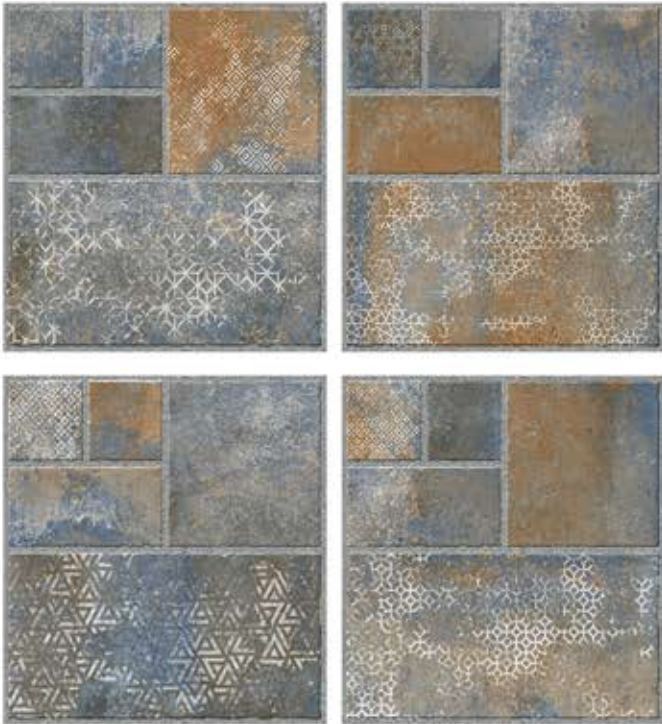

PUNCH COLLECTION

DELFINA
CERAMIC

HEAVY DUTY
PARKING TILES ■

OPAL
006

600X | **12MM**
600MM | **THICKNESS**

PUNCH COLLECTION

DELFINA
CERAMIC

**HEAVY DUTY
PARKING TILES** ■