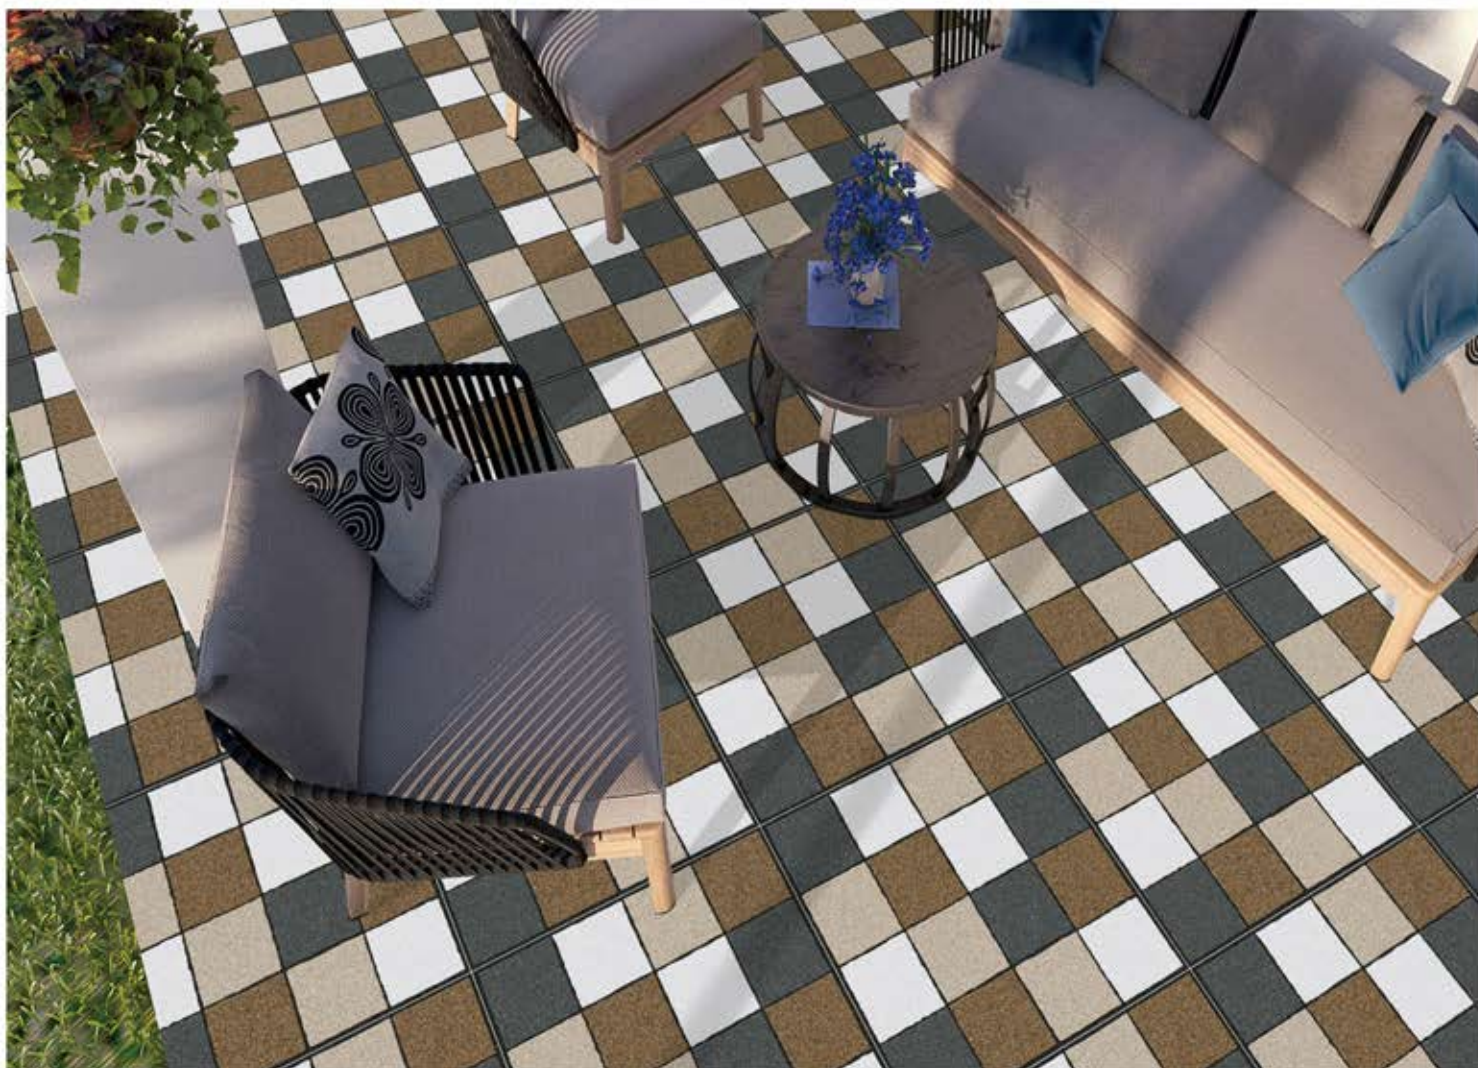

HEAVY DUTY
PARKING TILES ■

DELFINA
CERAMIC

GARNET 008

600X 600MM | 12MM THICKNESS

PUNCH COLLECTION

HEAVY DUTY
PARKING TILES ■

DELFINA
CERAMIC

GARNET 009