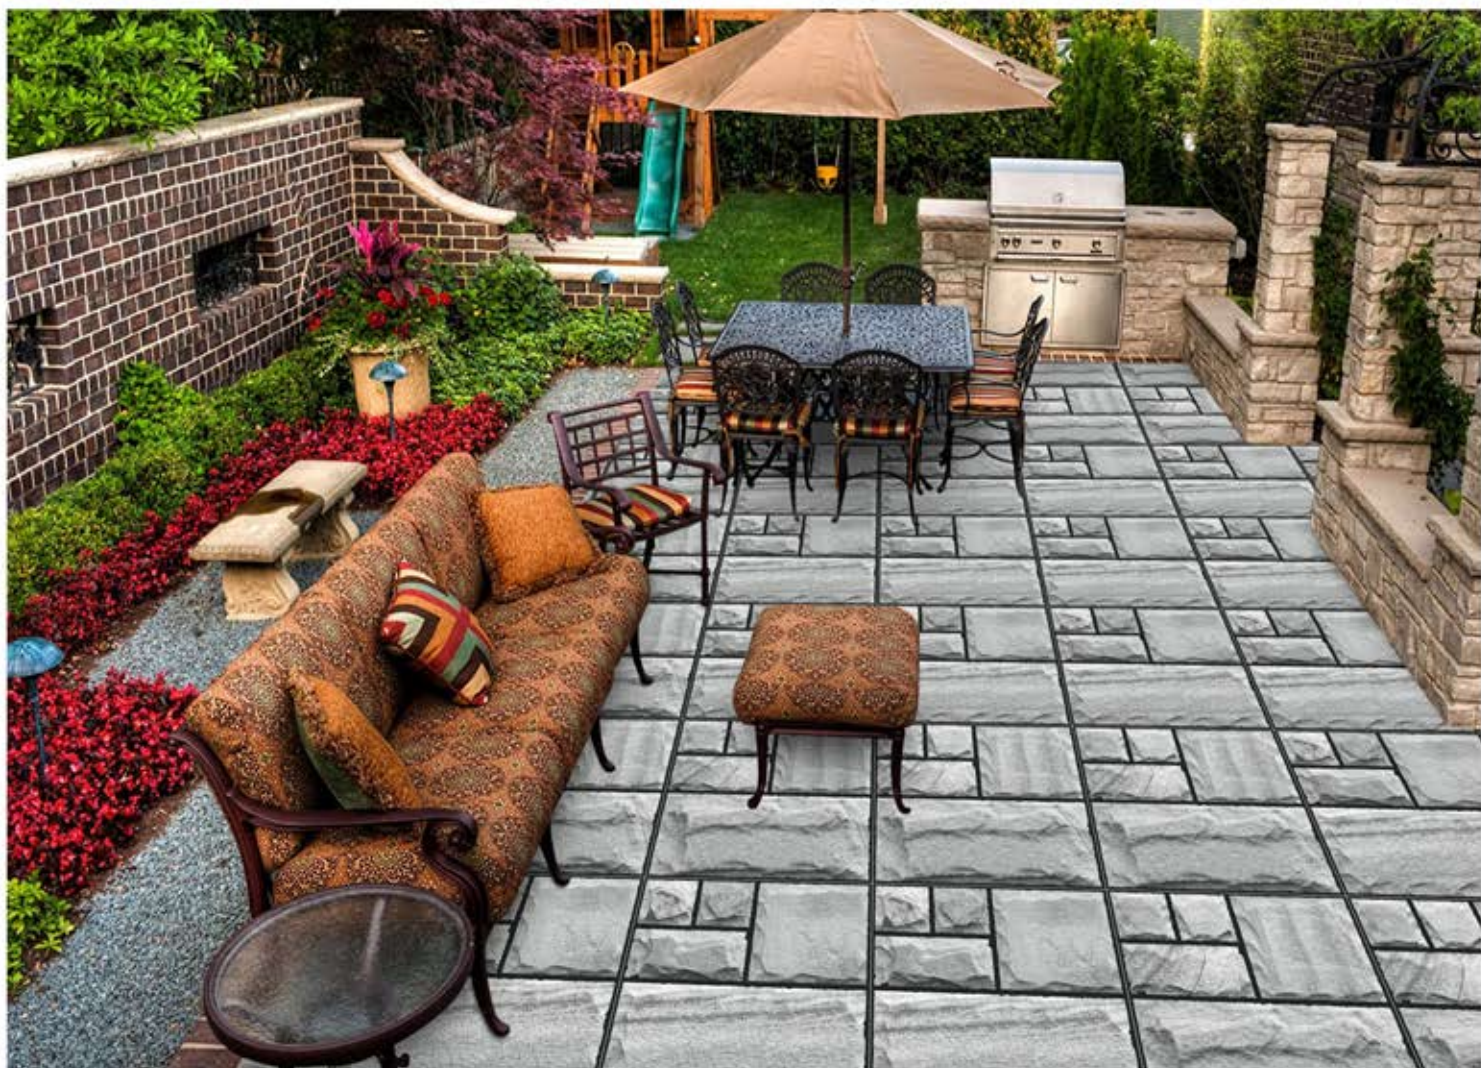

OPAL
010

600X 600MM | 12MM THICKNESS