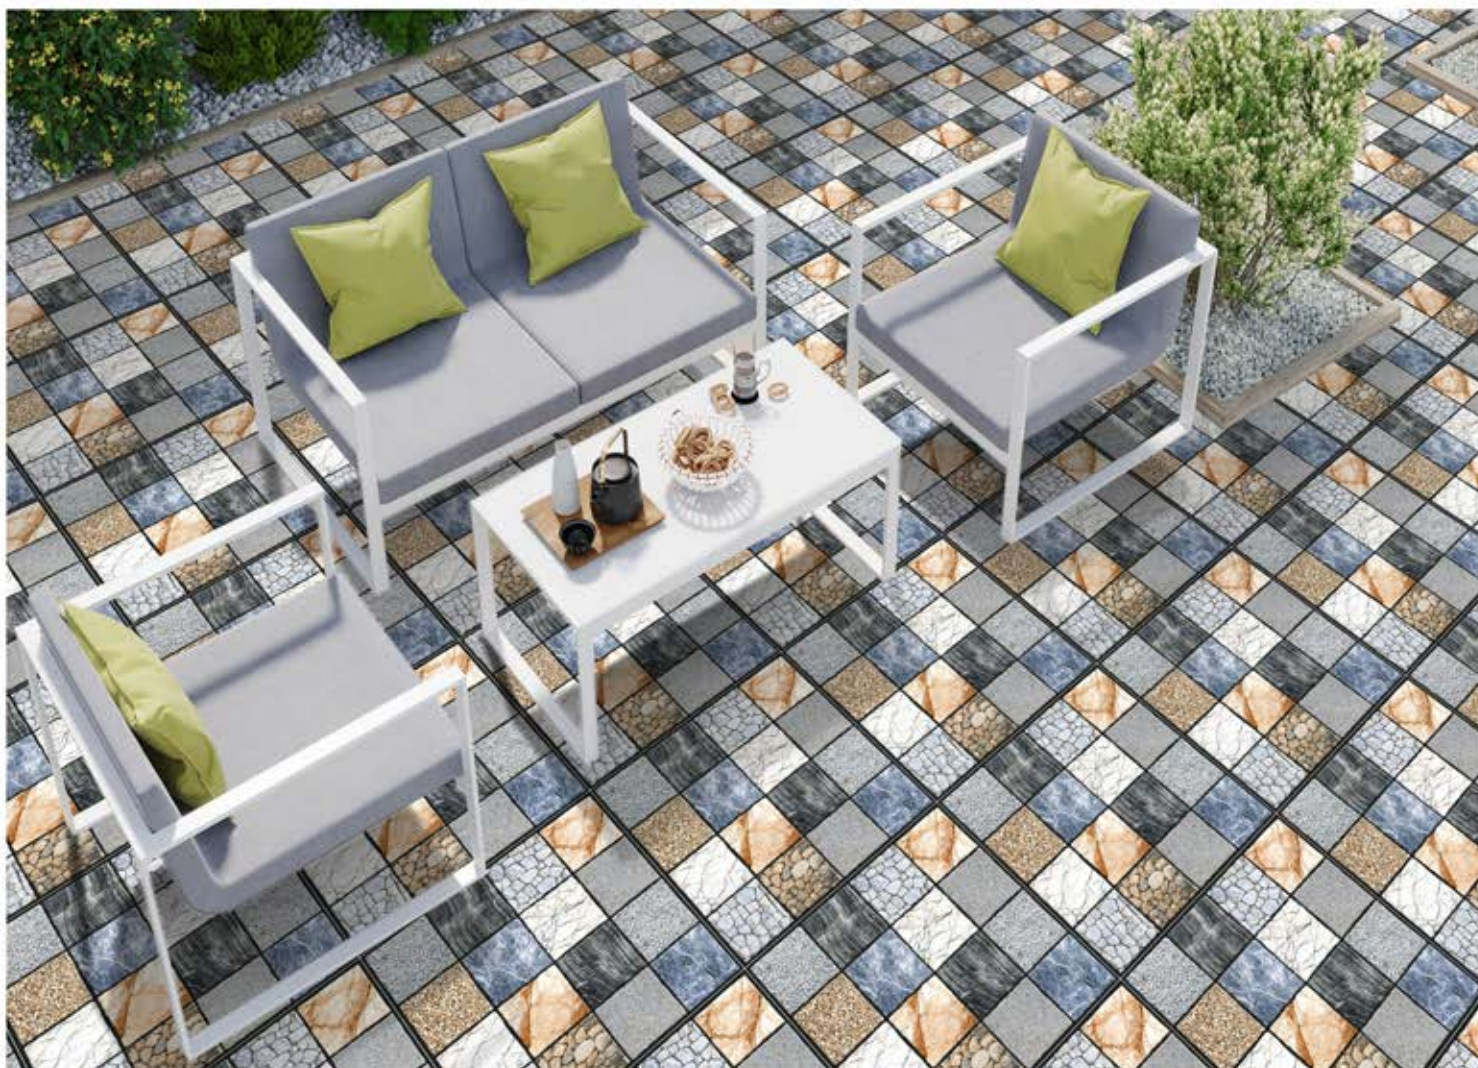

GARNET 014

600X
600MM | 12MM
THICKNESS

PUNCH COLLECTION

HEAVY DUTY
PARKING TILES ■

DELFINA
CERAMIC

GARNET 015

600X
600MM | 12MM
THICKNESS

PUNCH COLLECTION