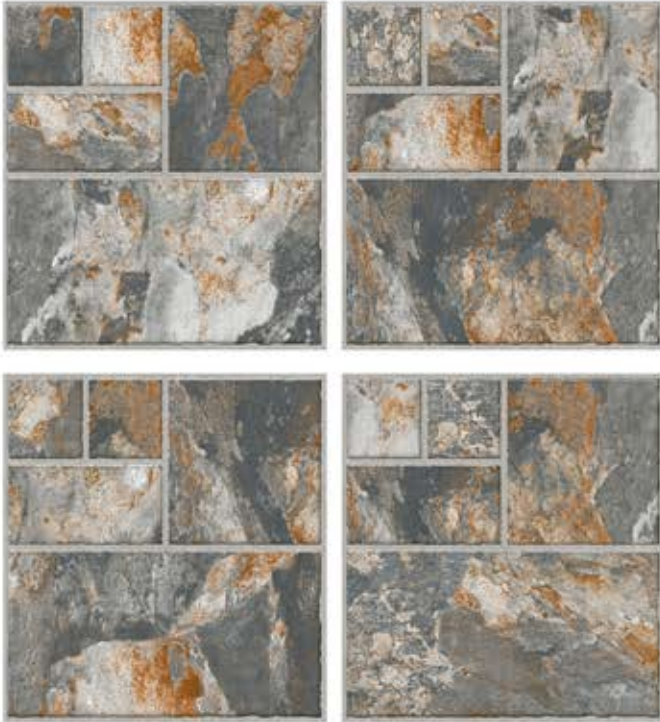

**HEAVY DUTY
PARKING TILES** ■

OPAL 004

**600X
600MM** | **12MM
THICKNESS**

PUNCH COLLECTION

DELFINA
CERAMIC

**HEAVY DUTY
PARKING TILES** ■

OPAL 005

**600X
600MM** | **12MM
THICKNESS**