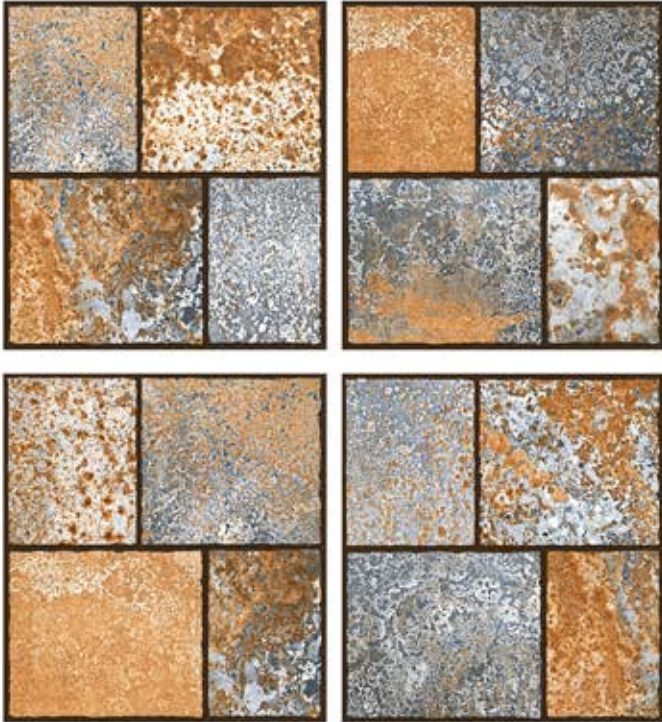

DELFINA
CERAMIC

HEAVY DUTY
PARKING TILES ■