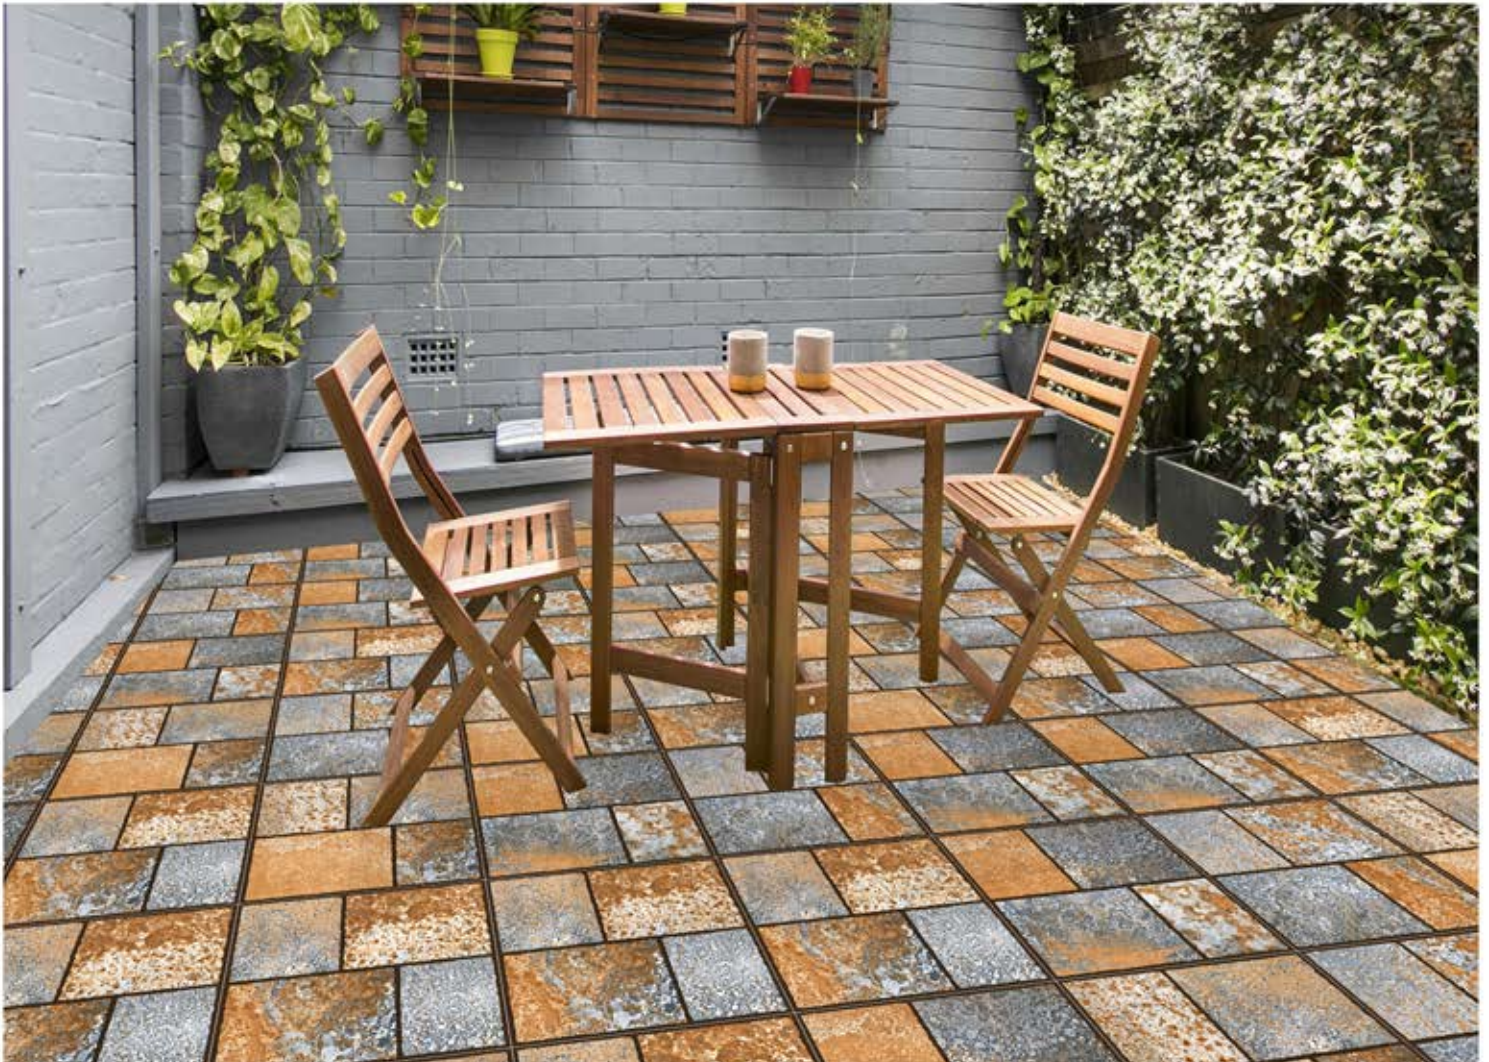

CITRINE 013

600X | **12MM**
600MM | **THICKNESS**