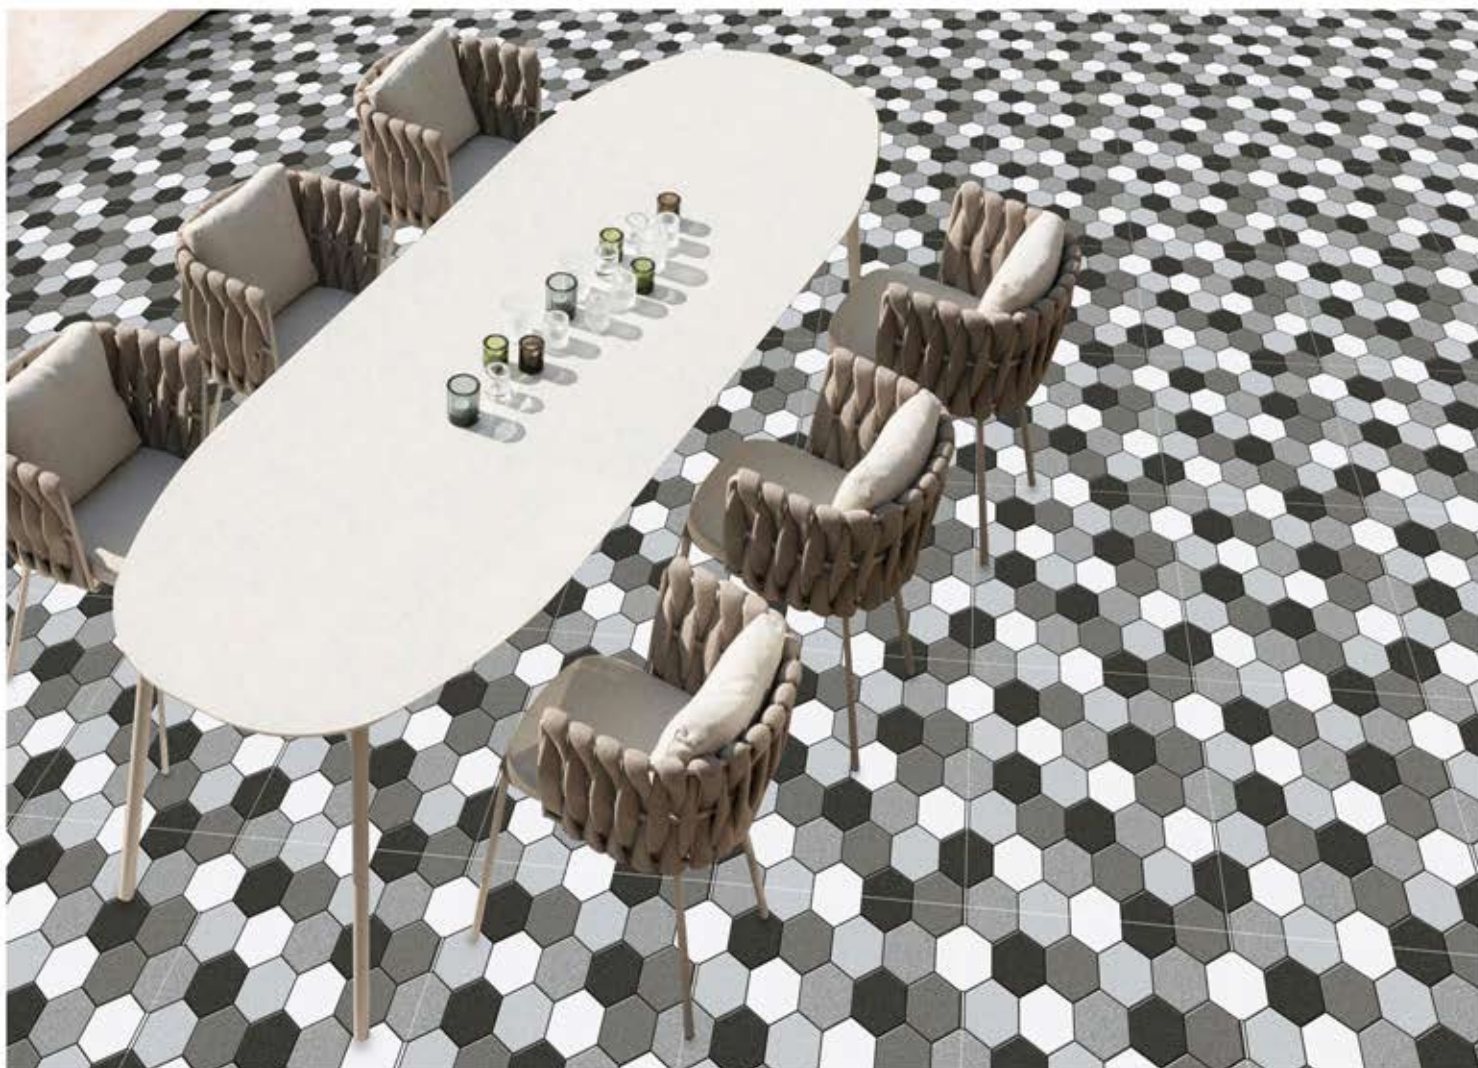

PUNCH COLLECTION

HEAVY DUTY
PARKING TILES ■

DELFINA
CERAMIC

TOPAZ 012

600X
600MM | 12MM
THICKNESS

PUNCH COLLECTION

HEAVY DUTY
PARKING TILES ■

DELFINA
CERAMIC